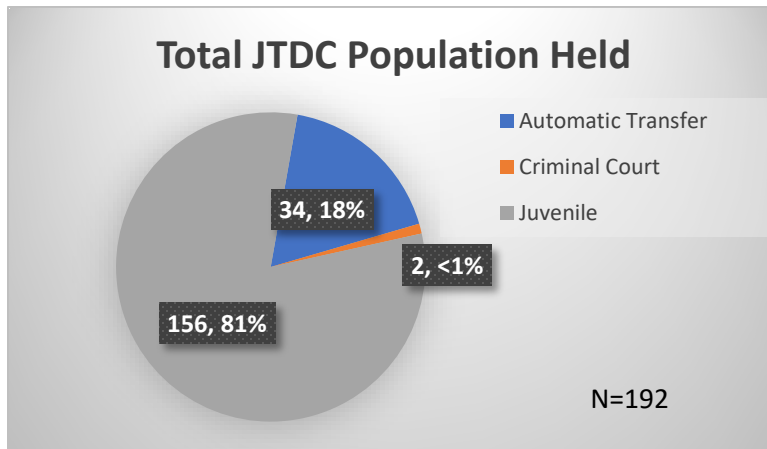

Daily Data Dashboard – September 5, 2023

Demographics for JTDC Population

Tuesday Morning Midnight Count

Total # of probation Involved youth¹: 1,296

¹ Probation Active: Any youth who is pending sentencing with an active social history, has been formally placed on probation or supervision with Cook County Juvenile Probation on the date of the report.

*Age, Gender and Race for Criminal Court population (N=2) is not represented in this report.

Data sources: cFive Supervisor – Probation Population and RMIS – JTDC Population

Daily Data Dashboard – September 5, 2023
Demographics for JTDC Population
Tuesday Morning Midnight Count