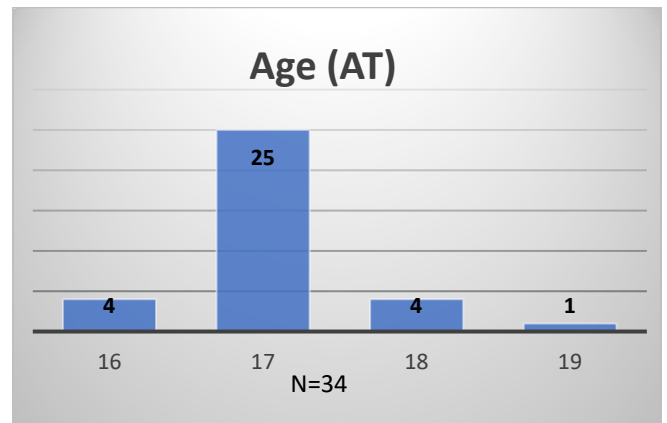

Daily Data Dashboard – September 5, 2023

Demographics for JTDC Population

Tuesday Morning Midnight Count

Total # of probation Involved youth¹: 1,296

¹ Probation Active: Any youth who is pending sentencing with an active social history, has been formally placed on probation or supervision with Cook County Juvenile Probation on the date of the report.

*Age, Gender and Race for Criminal Court population (N=2) is not represented in this report.

Data sources: cFive Supervisor – Probation Population and RMIS – JTDC Population

Daily Data Dashboard – September 5, 2023
Demographics for JTDC Population
Tuesday Morning Midnight Count