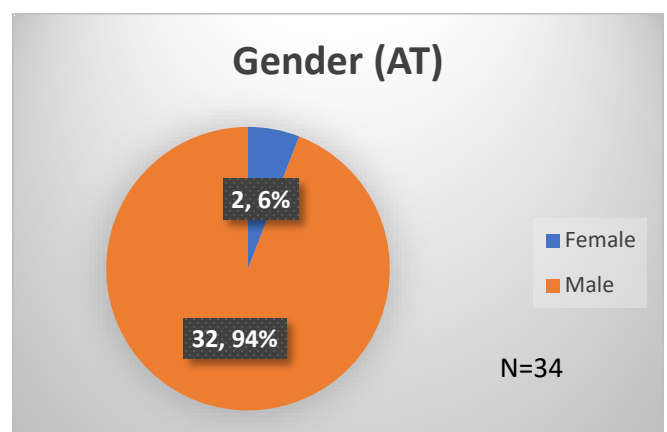

Daily Data Dashboard – September 5, 2023

Demographics for JTDC Population

Tuesday Morning Midnight Count

Total # of probation Involved youth¹: 1,296

¹ Probation Active: Any youth who is pending sentencing with an active social history, has been formally placed on probation or supervision with Cook County Juvenile Probation on the date of the report.

*Age, Gender and Race for Criminal Court population (N=2) is not represented in this report.

Data sources: cFive Supervisor – Probation Population and RMIS – JTDC Population

Daily Data Dashboard – September 5, 2023
Demographics for JTDC Population
Tuesday Morning Midnight Count