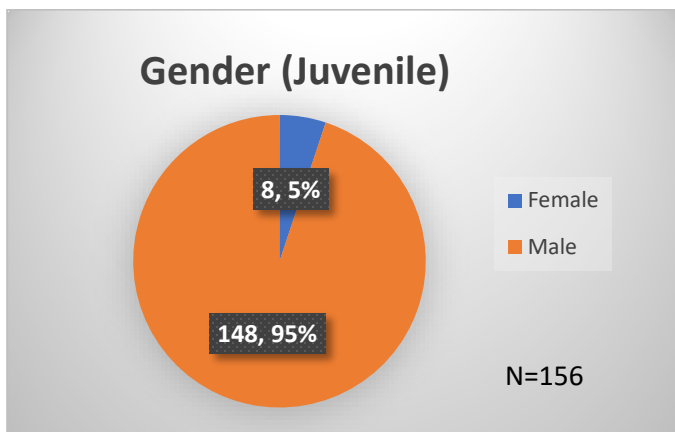

Daily Data Dashboard – September 5, 2023

Demographics for JTDC Population

Tuesday Morning Midnight Count

Total # of probation Involved youth¹: 1,296

¹ Probation Active: Any youth who is pending sentencing with an active social history, has been formally placed on probation or supervision with Cook County Juvenile Probation on the date of the report.

*Age, Gender and Race for Criminal Court population (N=2) is not represented in this report.

Data sources: cFive Supervisor – Probation Population and RMIS – JTDC Population

Daily Data Dashboard – September 5, 2023
Demographics for JTDC Population
Tuesday Morning Midnight Count