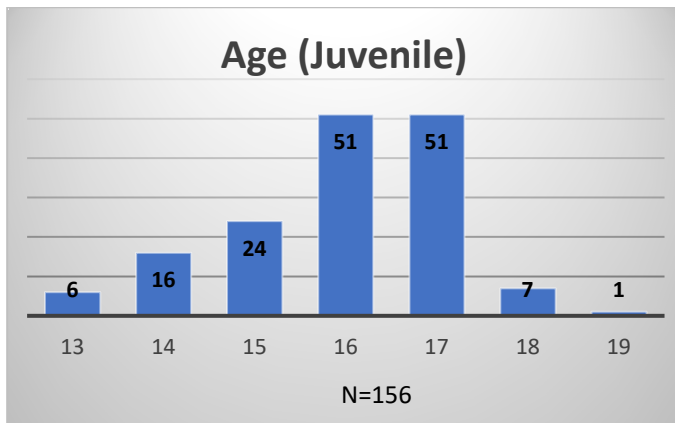

Daily Data Dashboard – September 5, 2023

Demographics for JTDC Population

Tuesday Morning Midnight Count

Total # of probation Involved youth¹: 1,296

¹ Probation Active: Any youth who is pending sentencing with an active social history, has been formally placed on probation or supervision with Cook County Juvenile Probation on the date of the report.

*Age, Gender and Race for Criminal Court population (N=2) is not represented in this report.

Data sources: cFive Supervisor – Probation Population and RMIS – JTDC Population

Daily Data Dashboard – September 5, 2023
Demographics for JTDC Population
Tuesday Morning Midnight Count